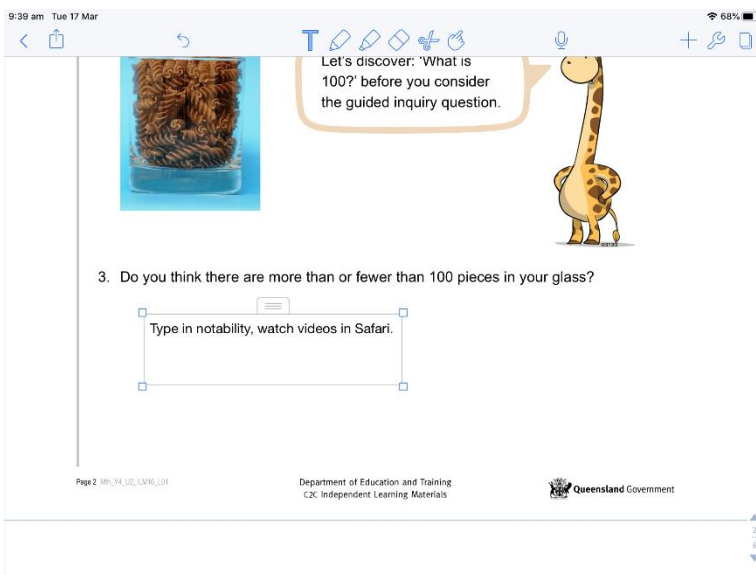

Type in Notability and watch videos in safari.

Open PDFs – in Safari and Notability (BYOD app for annotating on PDFs, available in the app store)

Type and draw in Notability and watch videos and links in Safari.

If you don't have Notability answers can be written on paper.